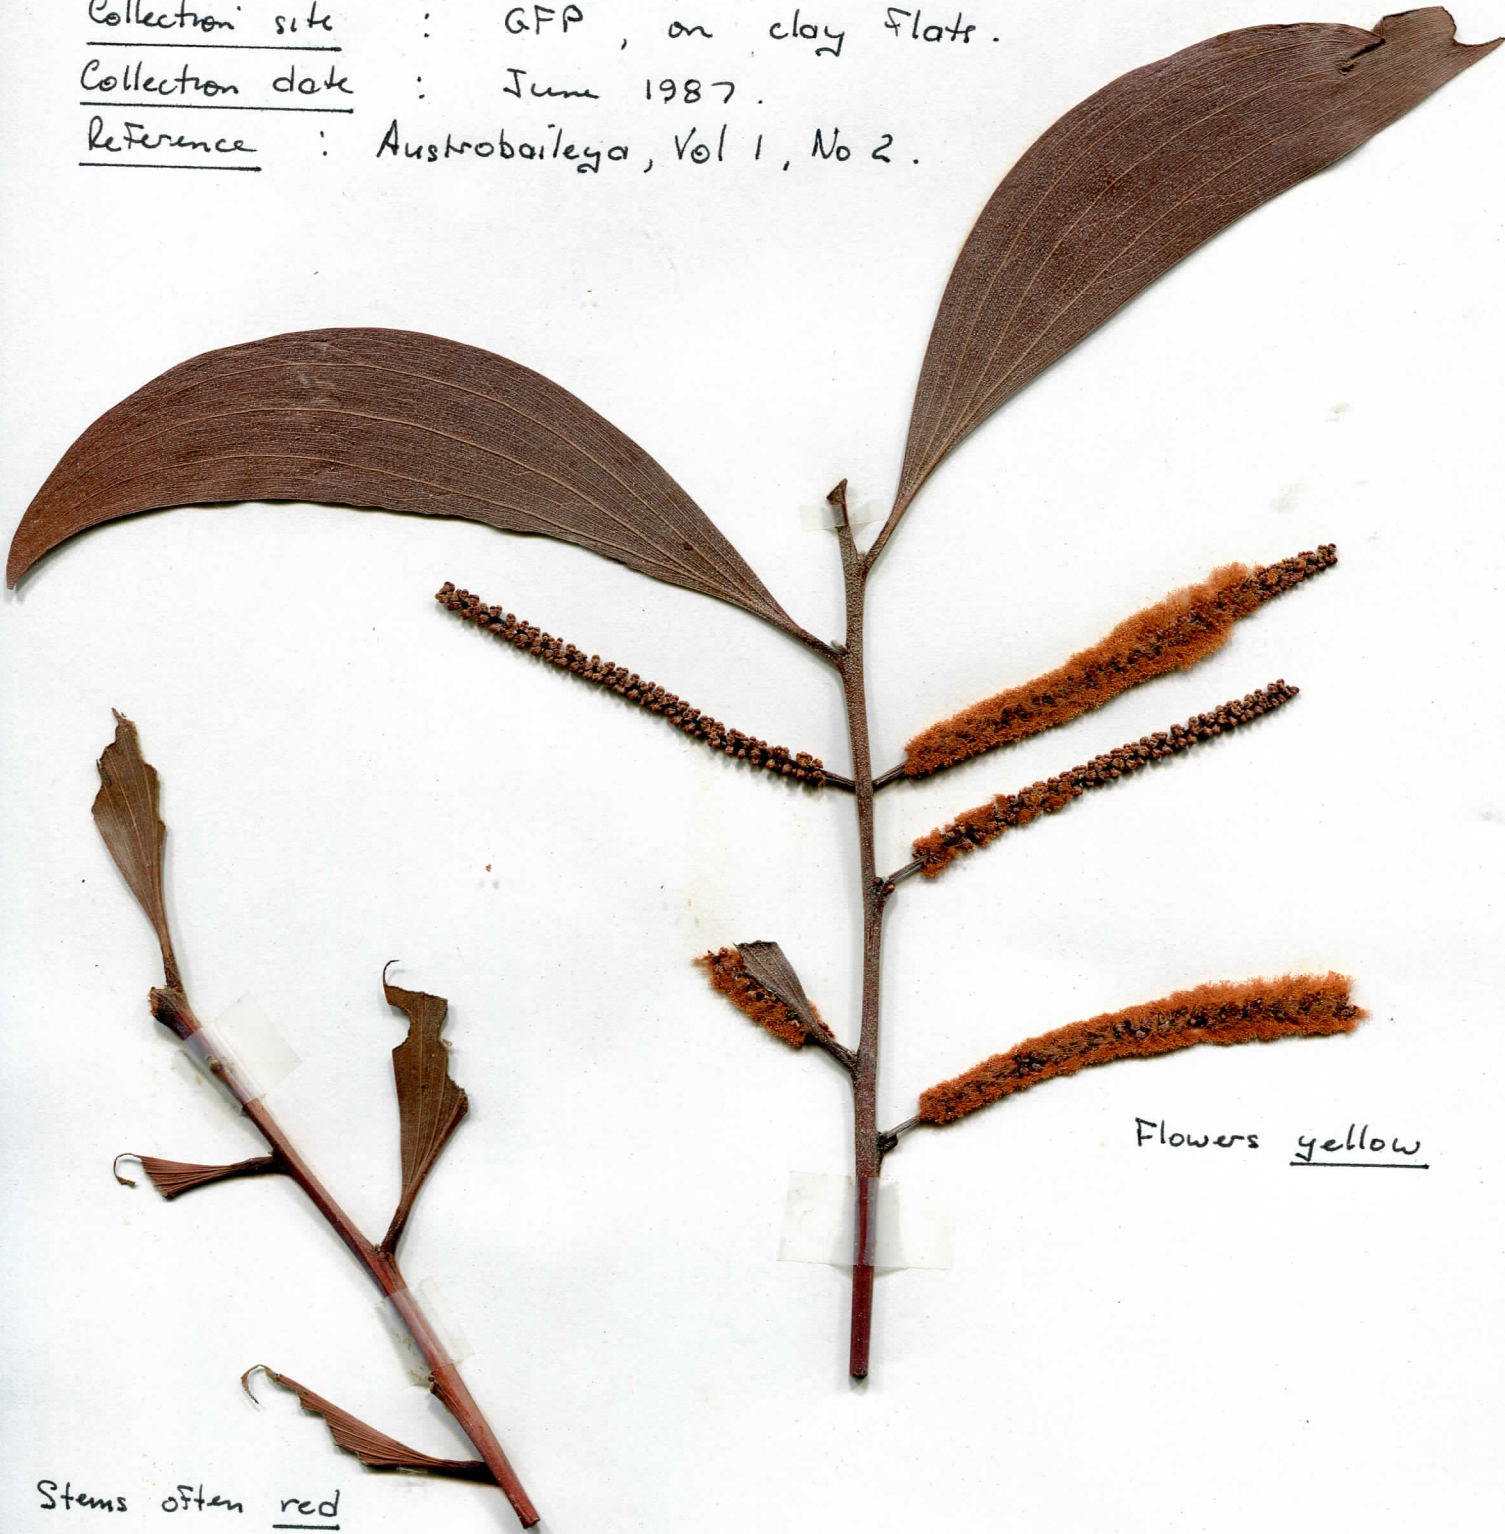

Acacia leiocalyx

Family : Mimosaceae

Habit : Small tree to 6 m. Small branches often red.
Phyllodes 80-160 mm x 7-35 mm. 3 longitudinal
nerves more prominent than the rest.

Habitat : Eucalypt communities.

Flowering : April - July. Flowers later than *A. aulococarpa*
and earlier than *A. concurrens*.

Collection site : GFP, on clay flats.

Collection date : June 1987.

Reference : *Austrobaileya*, Vol 1, No 2.

Flowers yellow

Stems often red